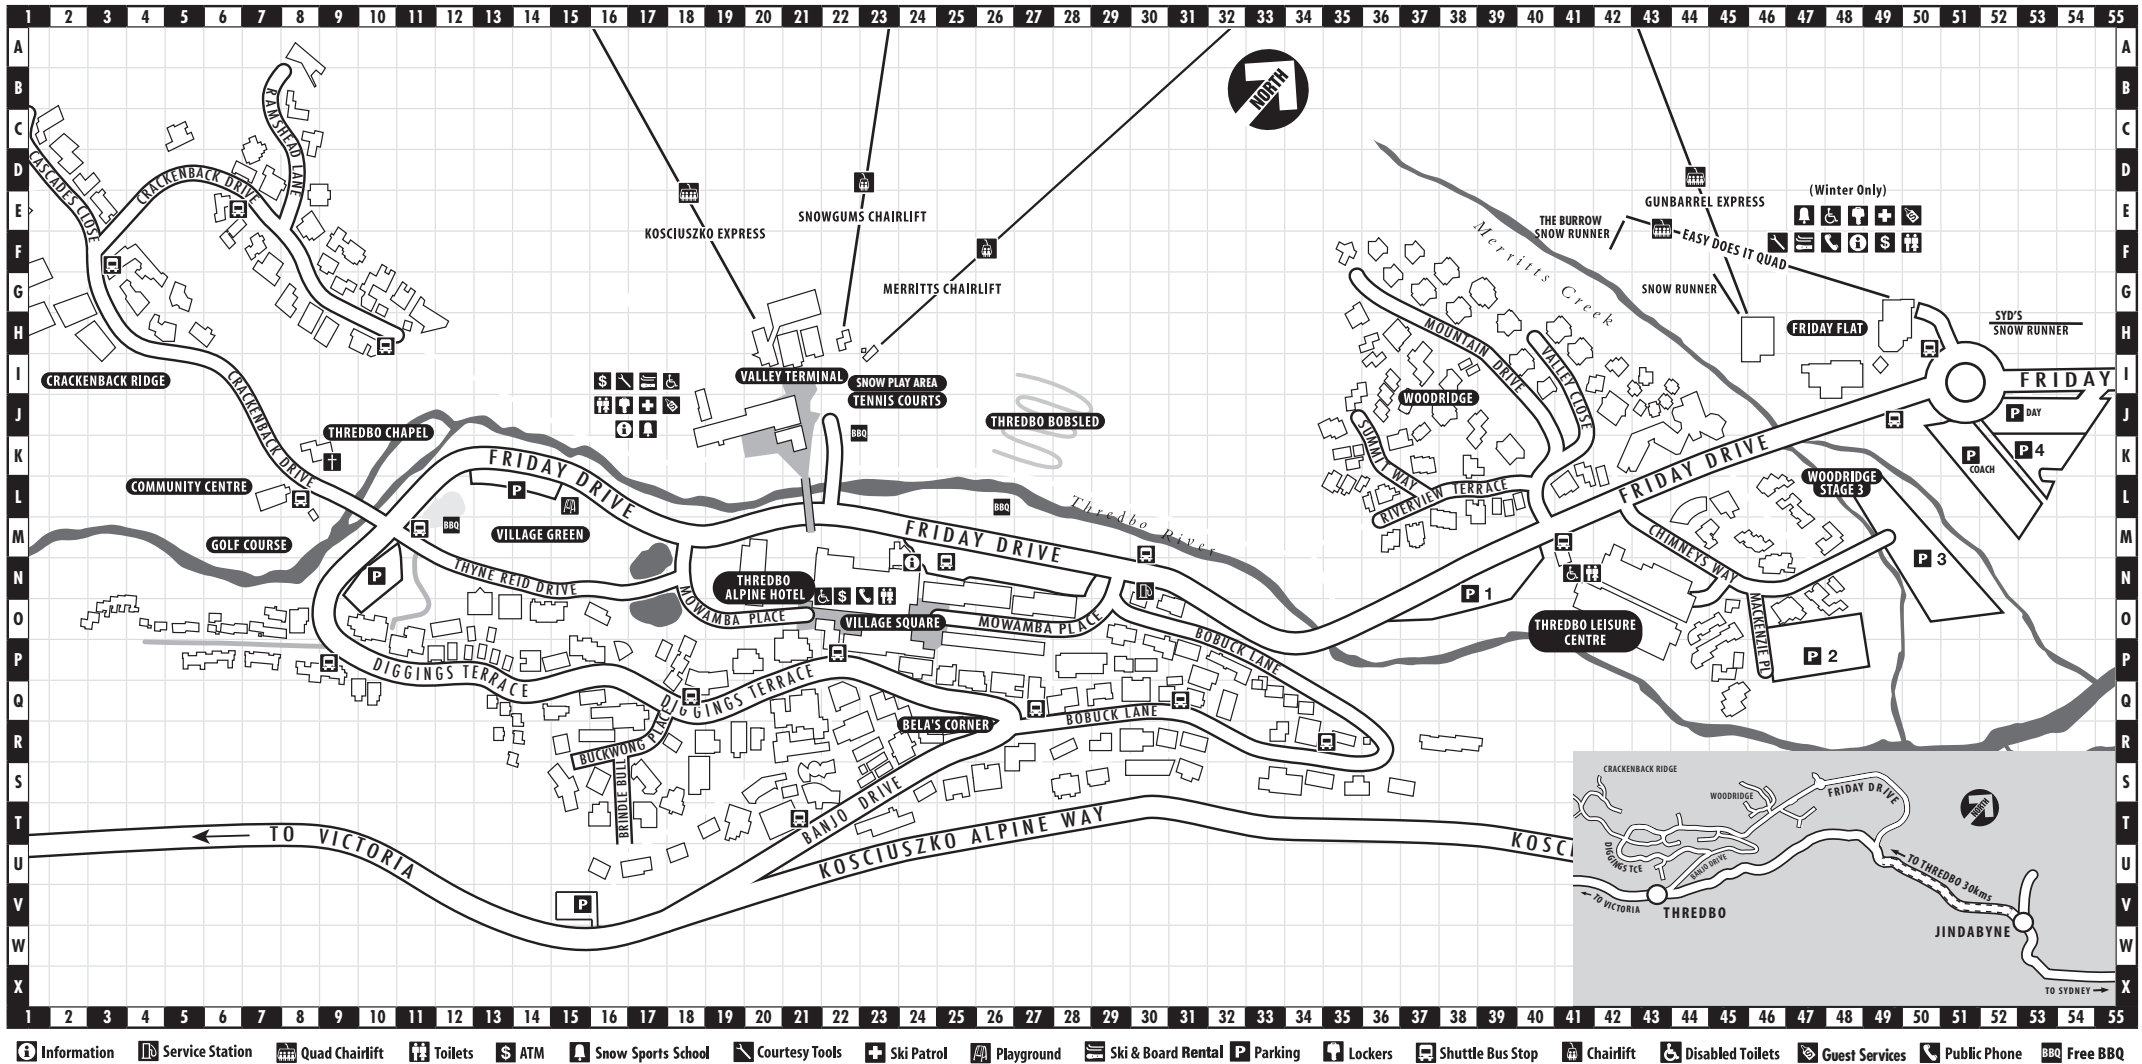

VILLAGE GUIDE

year round reservations 1300 020 589

Information presented is correct at the time of printing, March 2014. However, Kosciuszko Thredbo Pty Ltd ABN 95 000 139 015 reserves the right to change at anytime without notice, specifications of activities, times, prices or any other information set out in this guide without incurring obligation.

Kosciuszko Thredbo Pty Ltd, PO Box 92, Thredbo NSW 2625. Tel (02) 6459 4100 Fax (02) 6459 4101. Thredbo is in the Kosciuszko National Park.